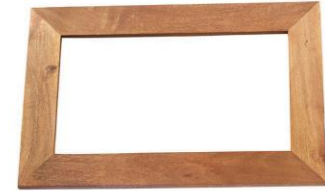

Mirror Frame - LM22
90Wx5Dx60H cm