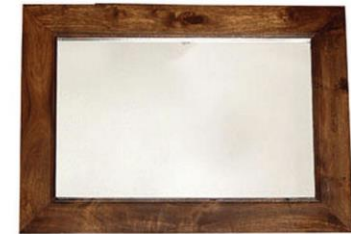

Console Table - ML14  
118Wx35Dx78H cm

S Shaped Display Unit - ML02  
45Wx30Dx60H cm

Coffee Table Large - ML13  
110Wx60Dx40H cm

Large Sideboard - MB05  
135Wx45Dx75H cm

4 Drawer Dressing - MB03  
100Wx45Dx100 cm

Large Wardrobe - MB08  
90Wx60Dx180H cm

5 Drawer Chest - ML21  
46Wx41Dx124H cm

Dining Table Small - ML16a  
120Wx80Dx76H cm

Dining Table Large ML16  
180Wx90Dx76H cm

Leather Dining Chair - ML18  
45x52Dx107H cm

Slat Back Chair - ML19  
45Wx46Dx109H cm

Mirror - ML22  
90Wx5Dx60H cm

Nest of 3 Tables - ML06  
46Wx30Dx46H cm

Cubed Nest - ML03  
51Wx35Dx55 cm

Long John Coffe Table - ML07a  
120Wx50Dx50H cm

H Shaped Table/Stool - MB09  
45Wx30Dx60H cm